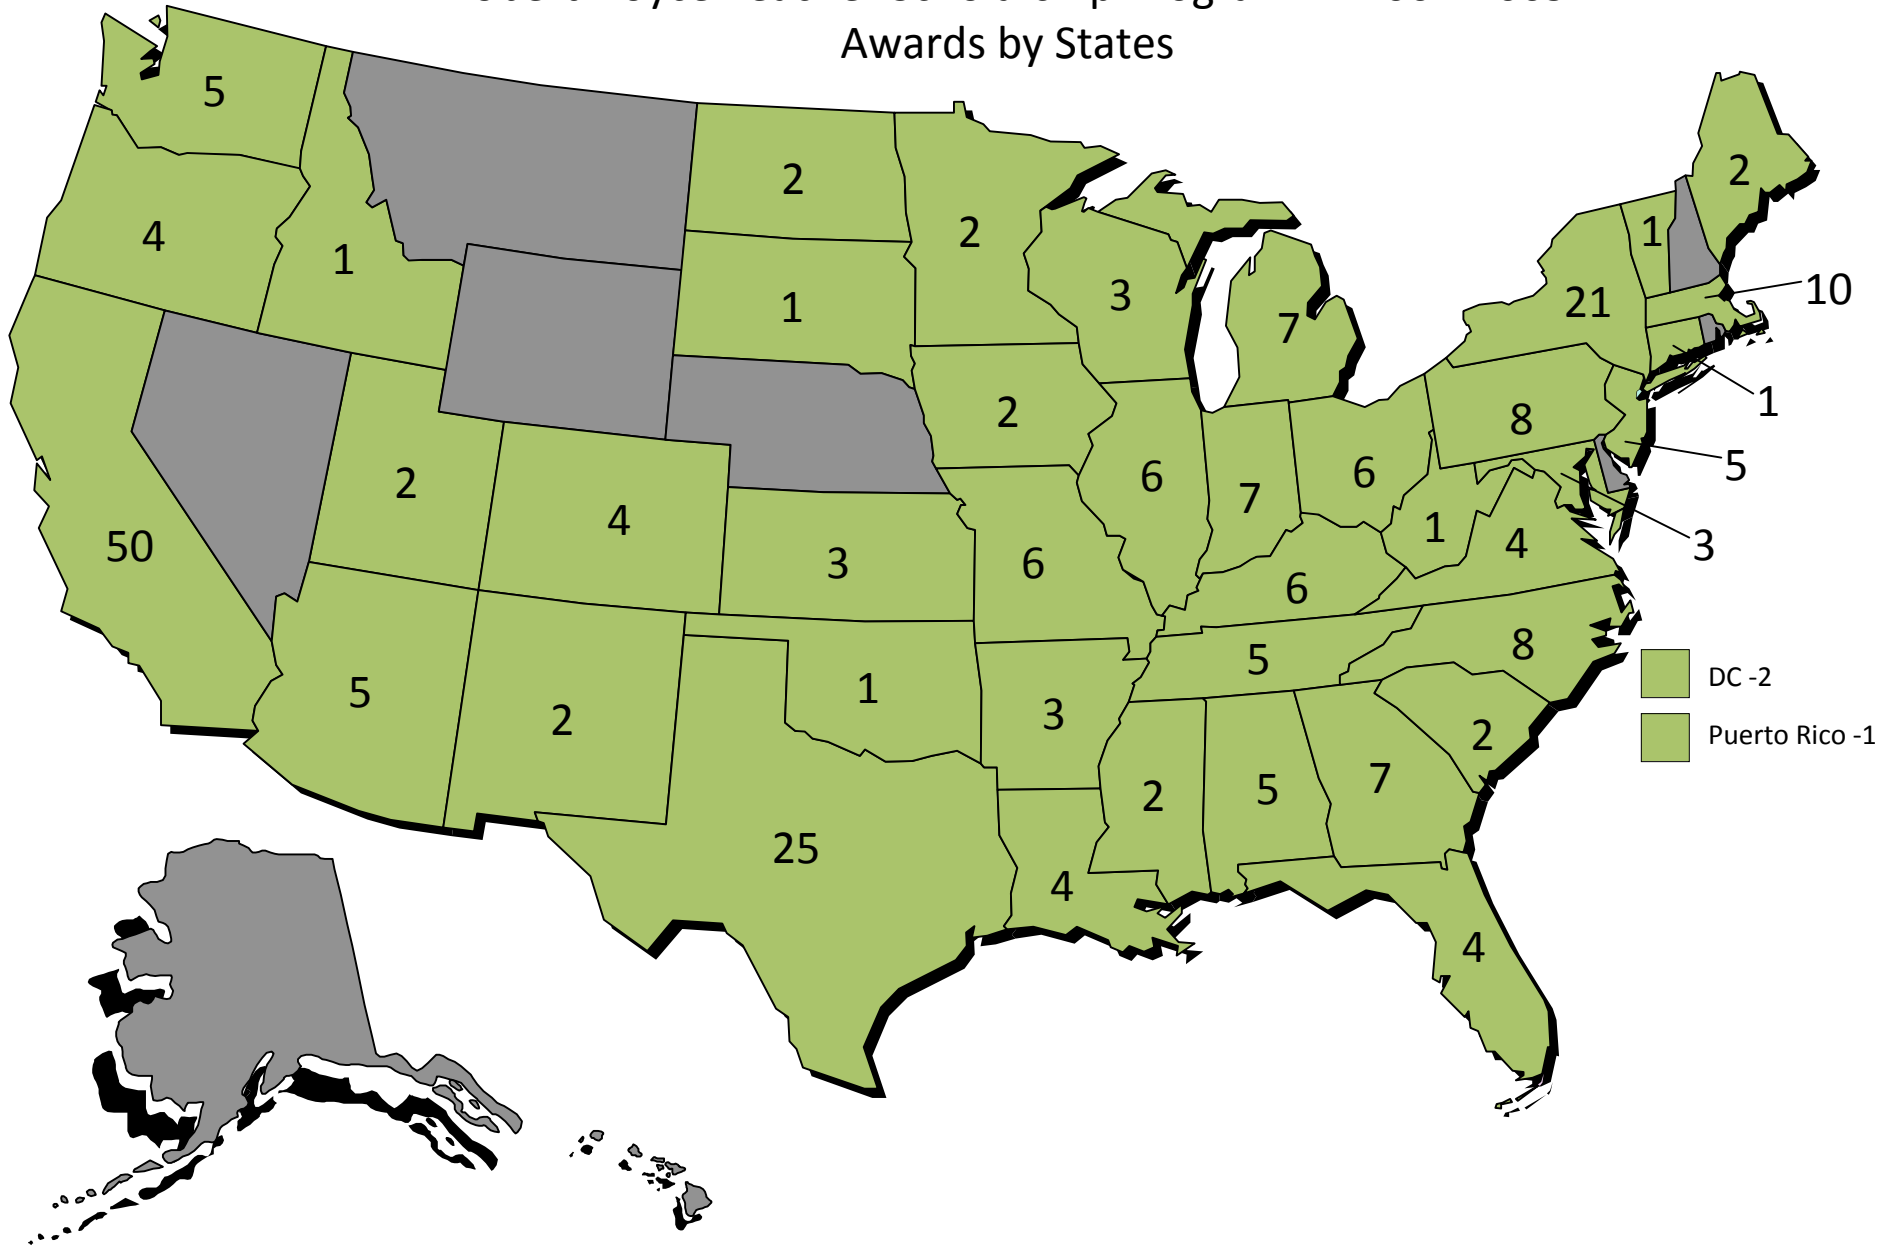

Overview of Current Robert Noyce Teacher Scholarship Program Awards

Source of Data: NSF DUE Program Directors

Number of Noyce Awards by Type

Scholarships (Track 1)	214
Fellowships (Track 2)	20
Fellowships (Planning)	<u>15</u>
Total	249

Robert Noyce Teacher Scholarship Program FY 2002-2009

Awards by States

Number of Noyce Awards (by Type)

Type of Award	Number of Awards
PH1 – Scholarship Track, Phase 1	195
PH2 – Scholarship Track, Phase 2	19
TF – Fellowship Track, Teaching Fellows	10
MTF – Fellowship Track, Master Teaching Fellows	6
TF/MTF – Fellowship Track, Combined Teaching Fellows and Master Teaching Fellows	4
Planning TF	1
Planning MTF	3
Planning TF/MTF	11
Total	249