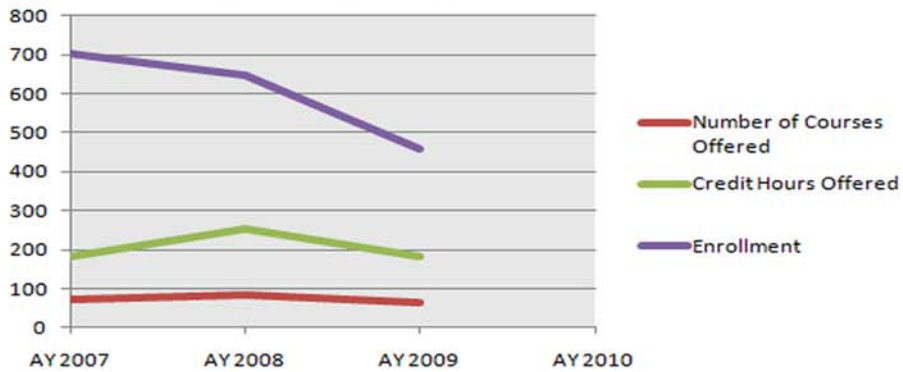

STEM Courses and Enrollment for Bristol Bay Campus by Academic Year